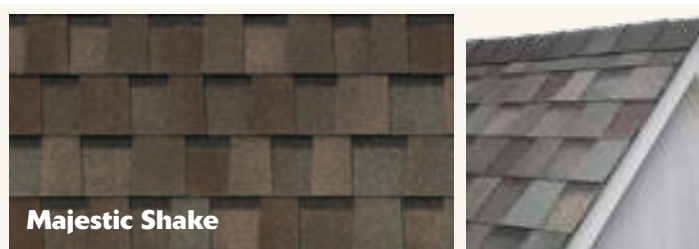

Majestic Shake

You know how historic trees have a certain dignity about them? Some homes do too. When your aesthetic is formal and traditional, you want a shingle to match. **Majestic Shake** delivers with a look that's serious without being severe.