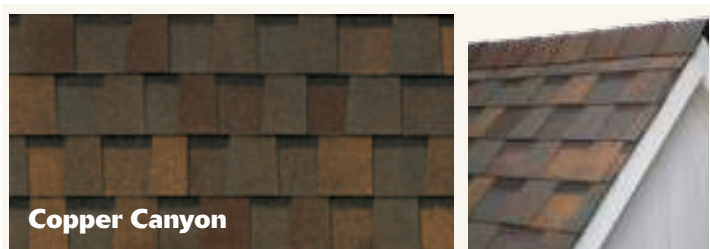

Majestic Shake

Copper Canyon

Are you drawn to wide-open spaces and big, dramatic vistas? Then **Copper Canyon** shingles may be for you. Looking like they came directly from the rugged landscapes of the Old West, these shingles can't help but inspire your sense of adventure.